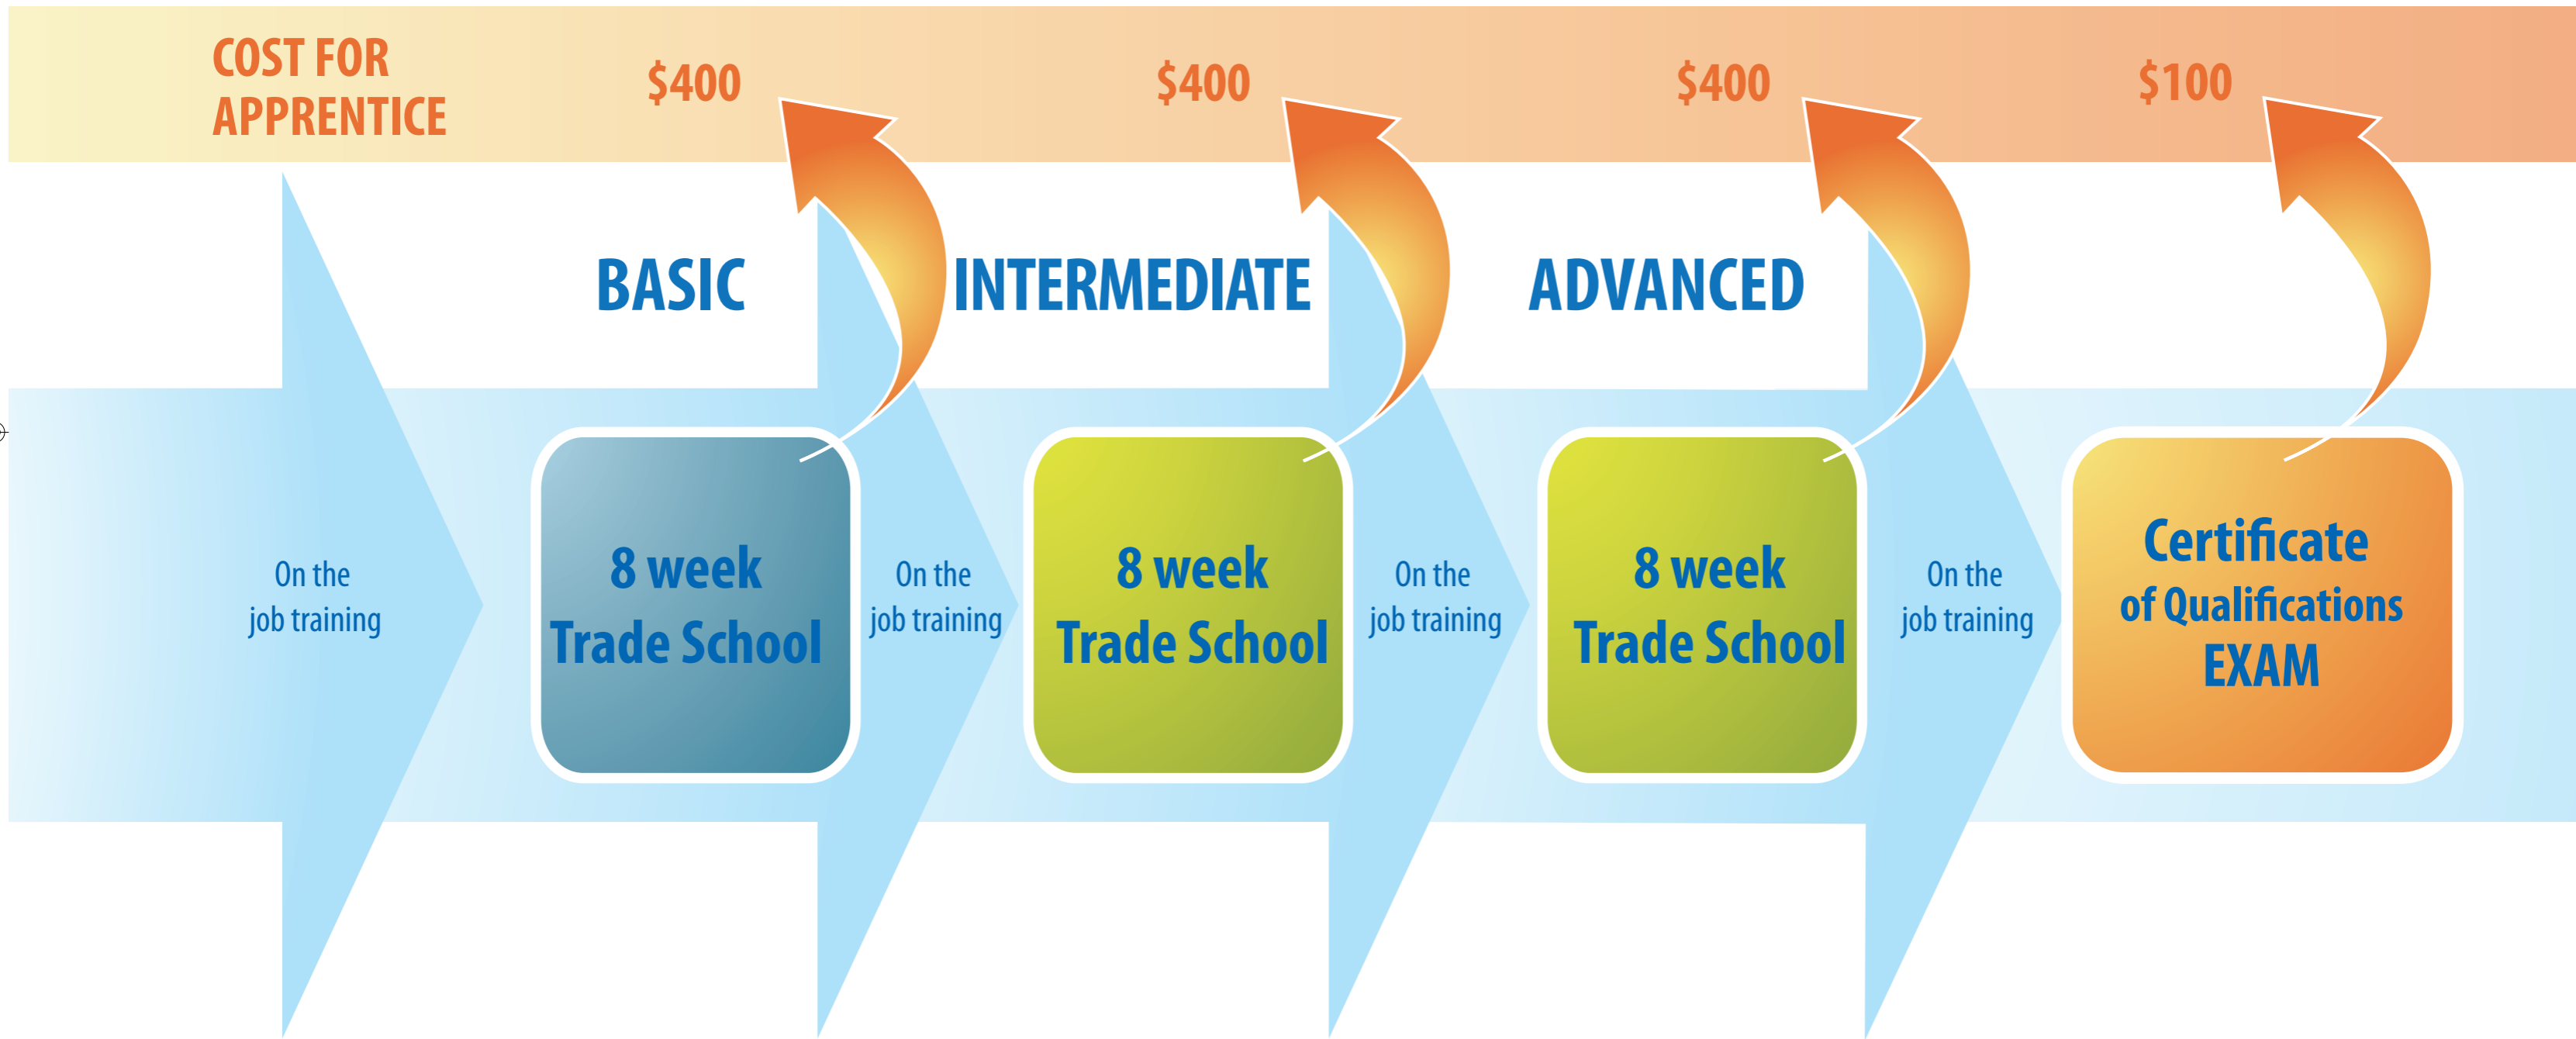

# Marine Engine Technician 435B

Total Hours Required: 4280