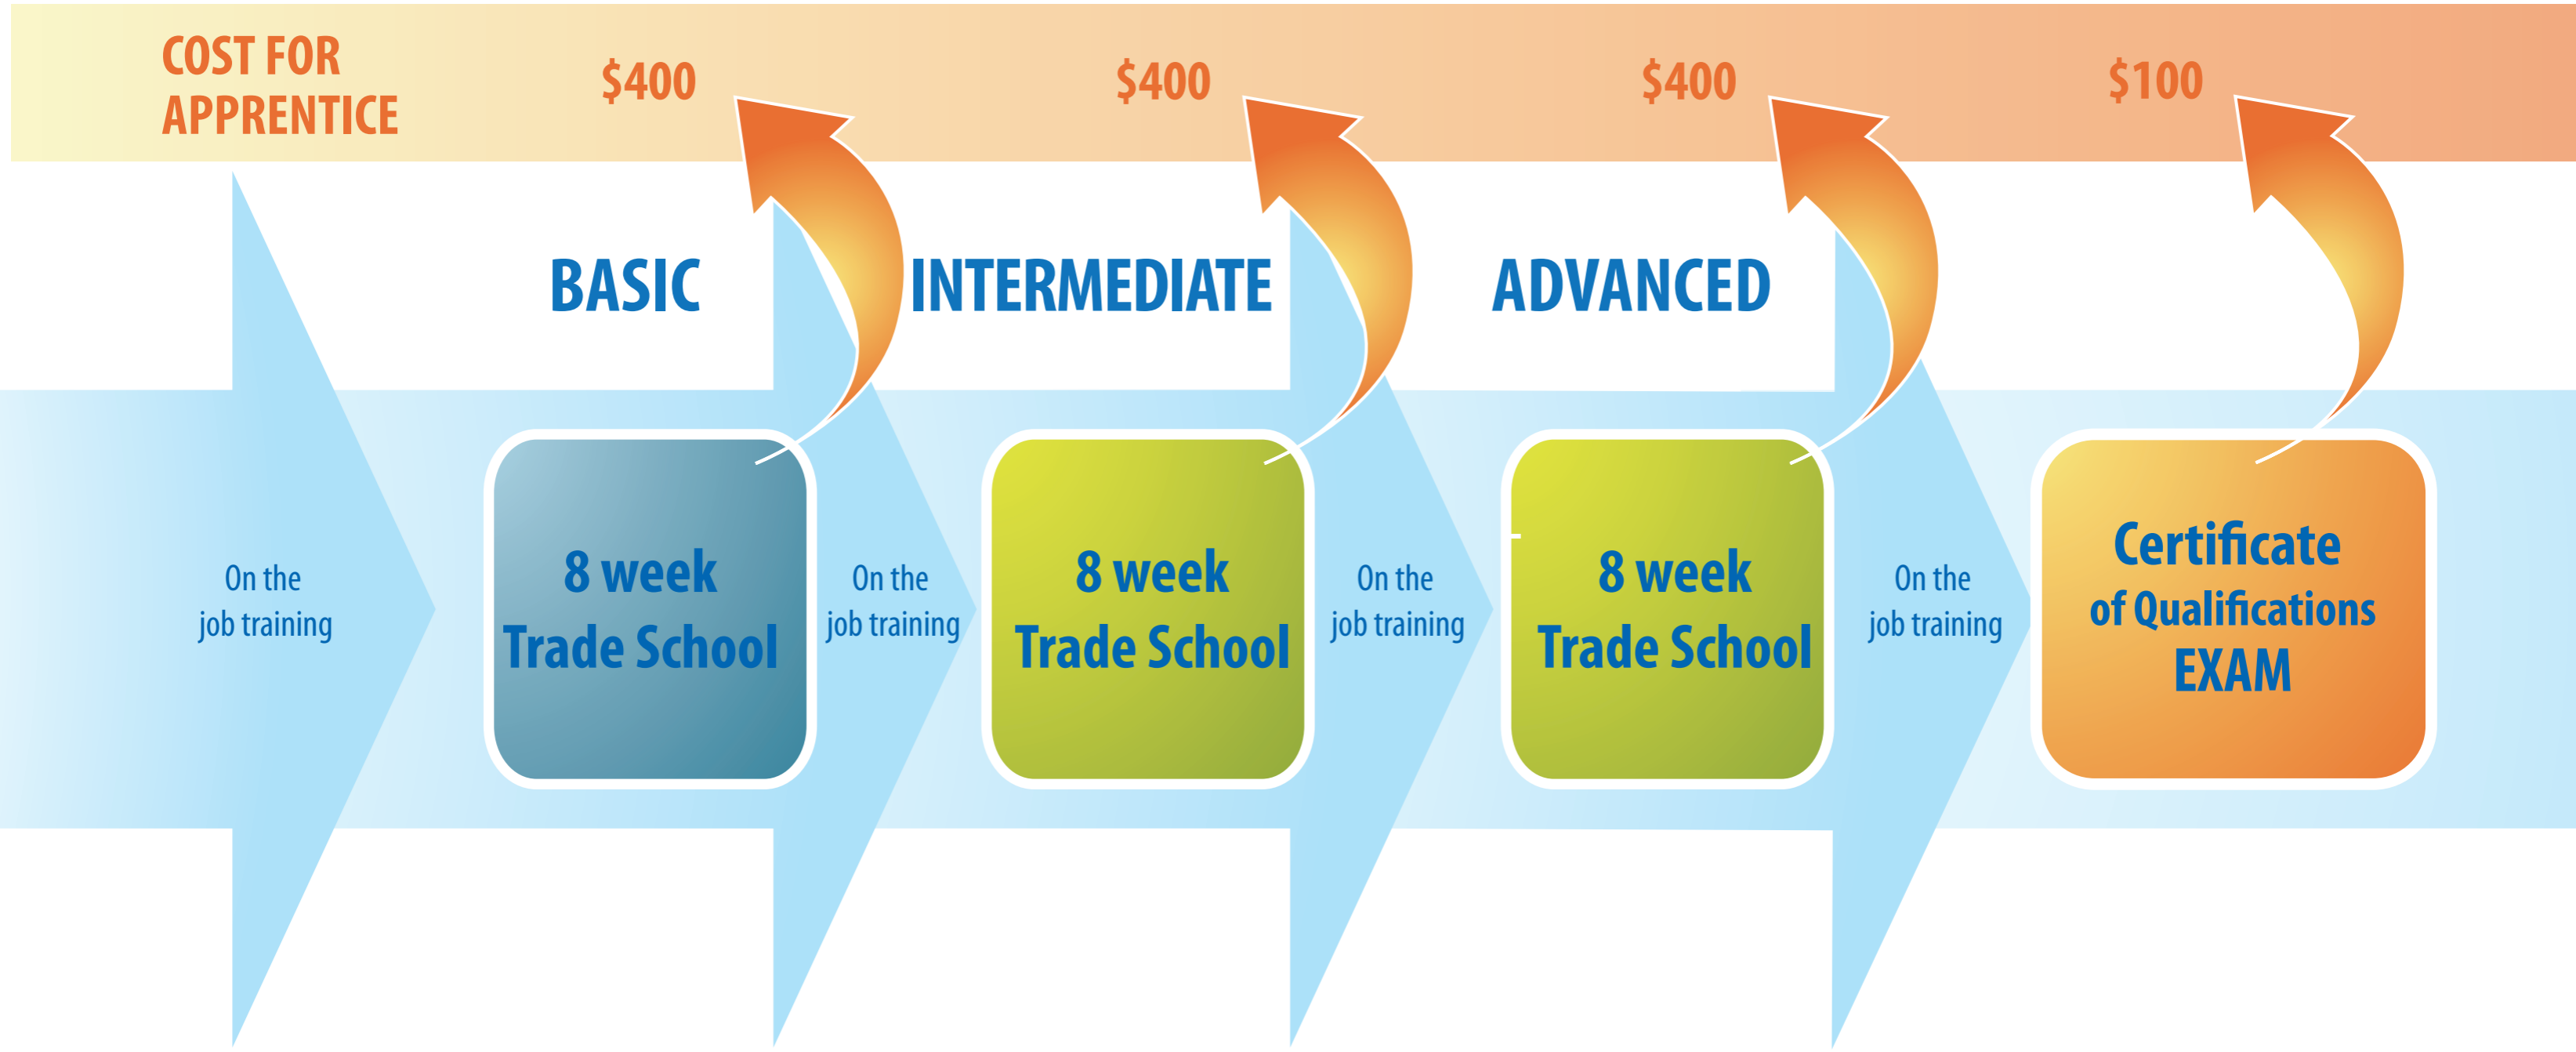

# Auto Body & Collision Damage Repair Br.1 310B

Total Hours Required: 7280

# Brick & Stone Mason 401A

Total Hours Required: 5600