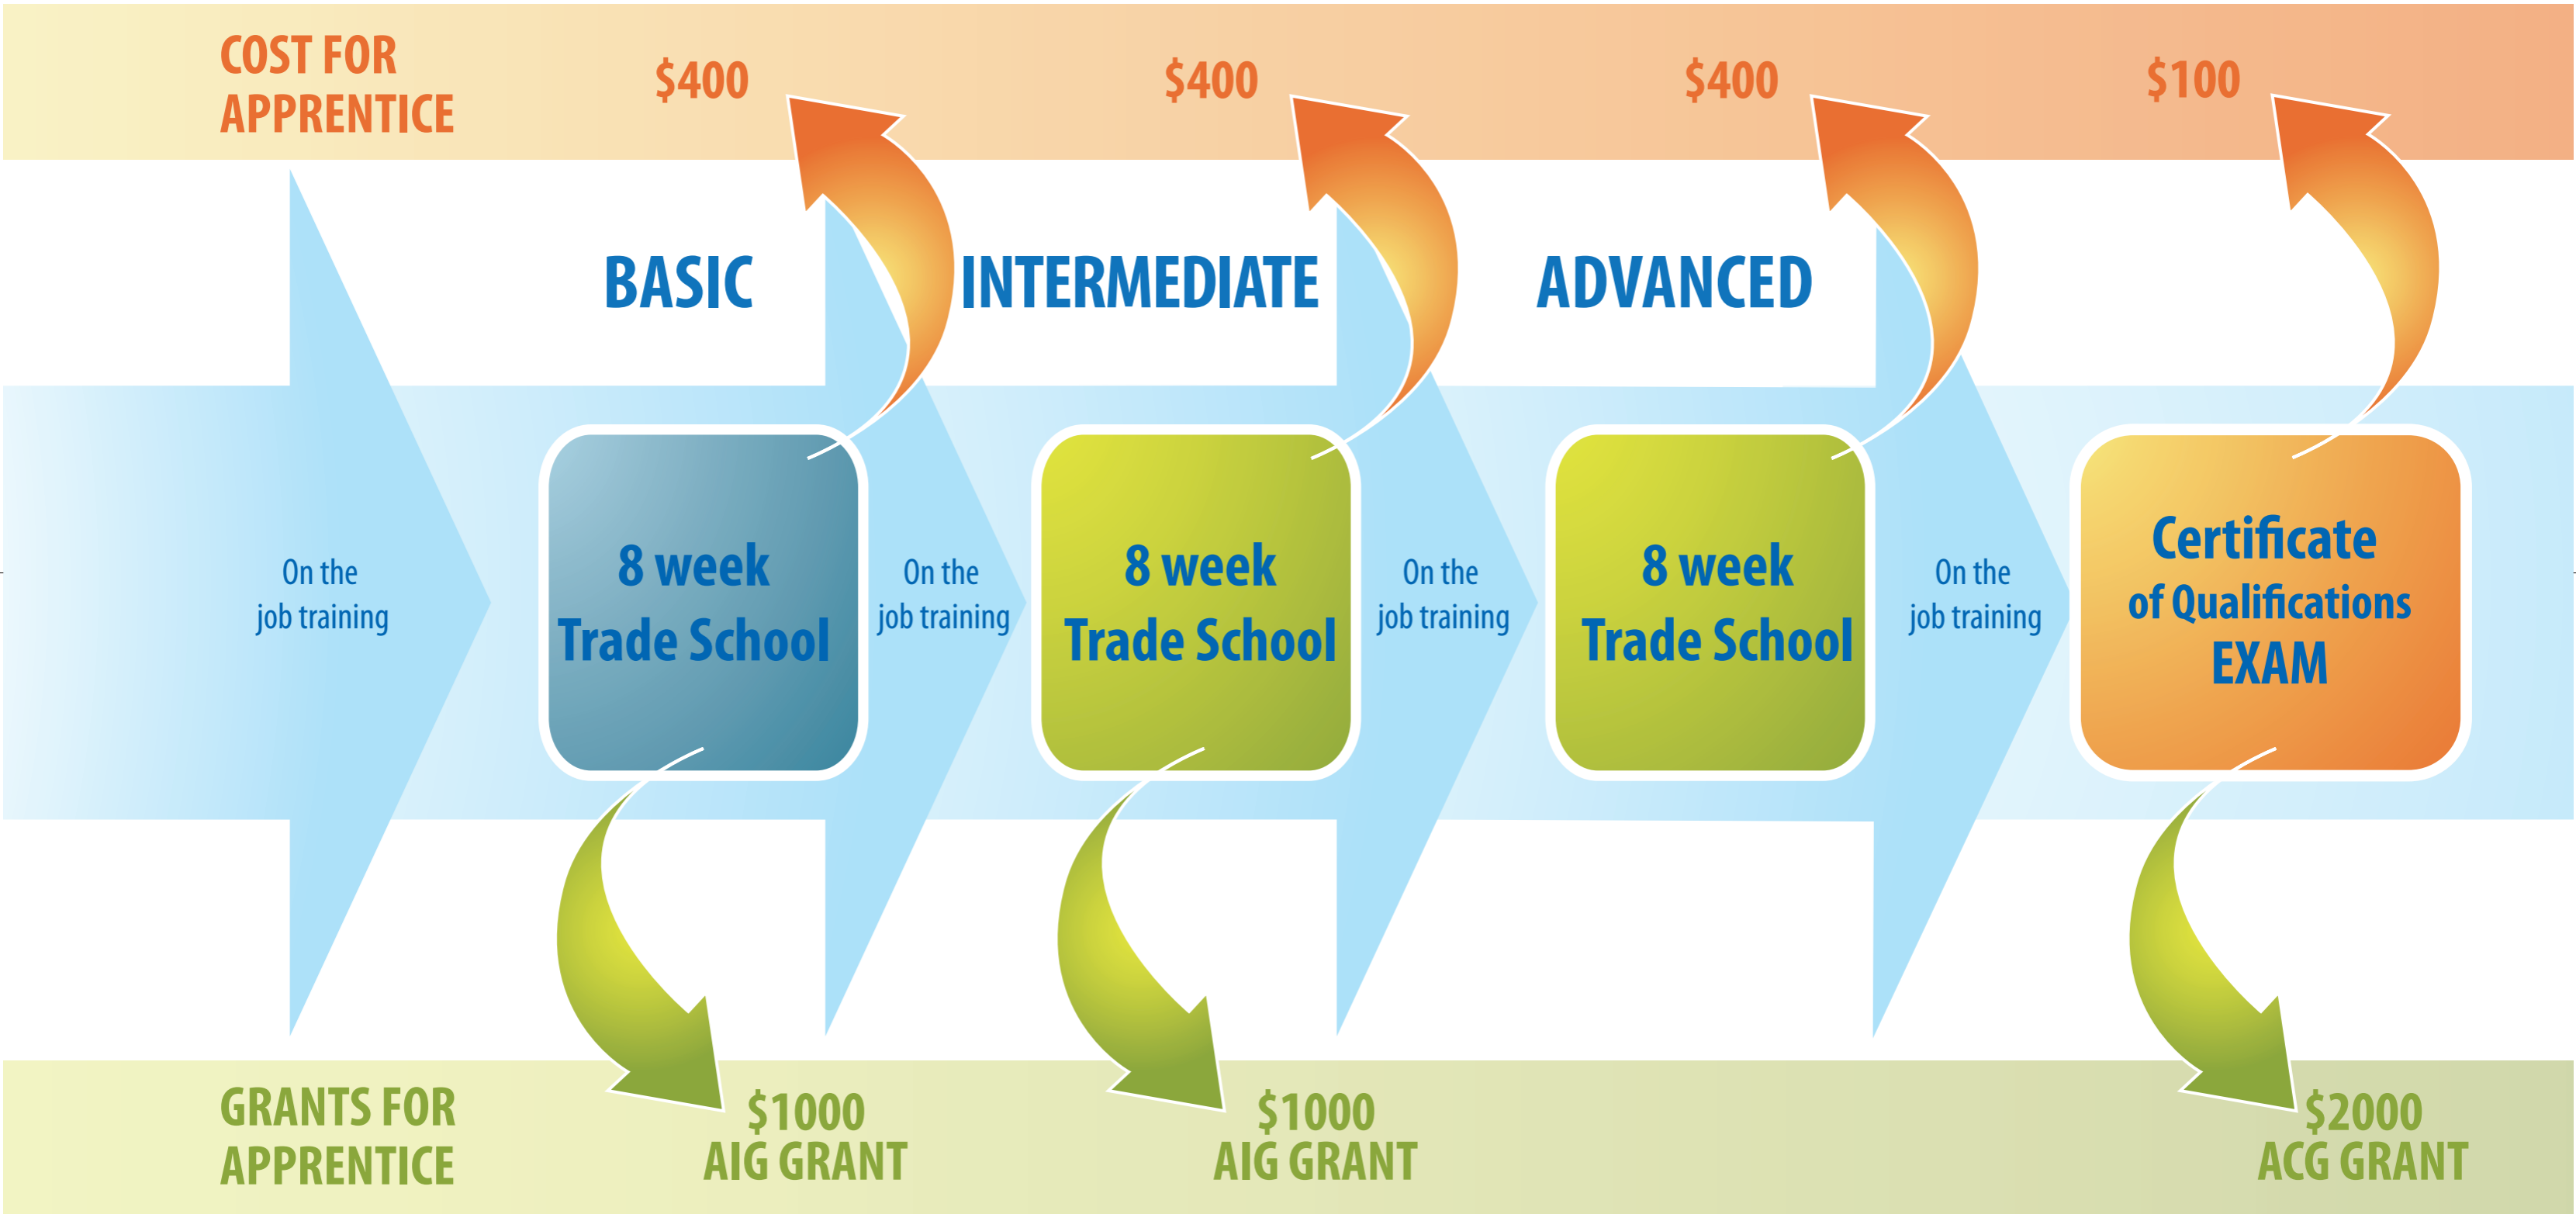

# Auto Body & Collision Damage Repair Br.1 310B

Total Hours Required: 7280

# Brick & Stone Mason 401A

Total Hours Required: 5600

# Early Childhood Educator 620C

Total Hours Required: 5280

**COST FOR APPRENTICE**

**\$70 each**

On the job training

**22 courses**