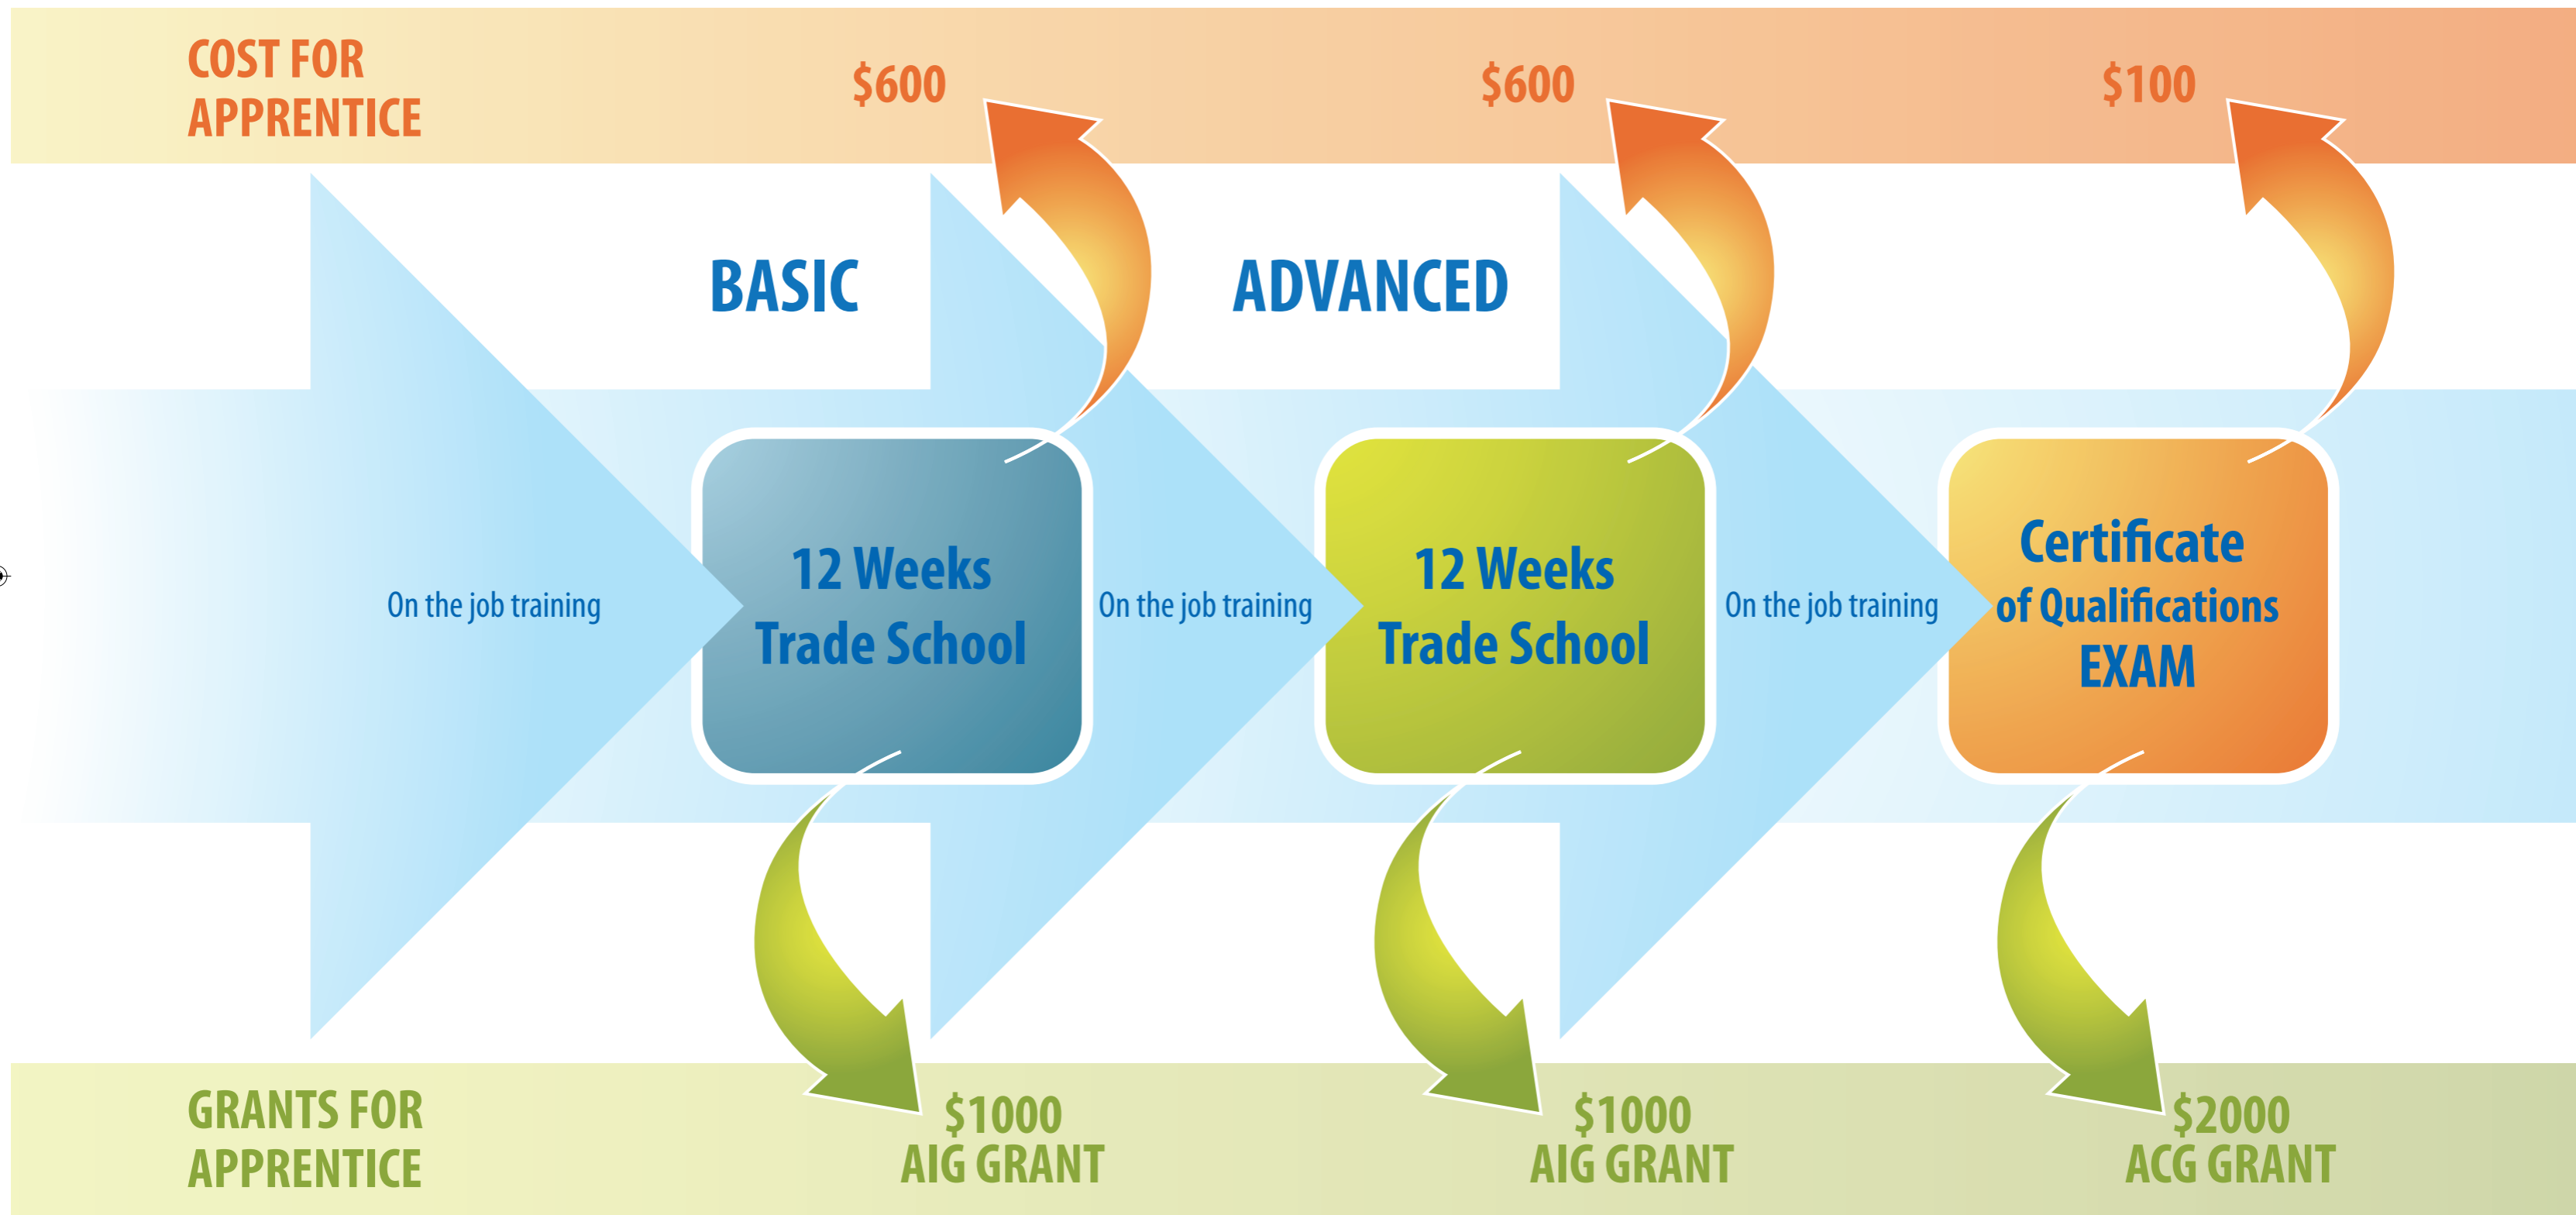

Horticultural Technician 441C

Total Hours Required: 5400